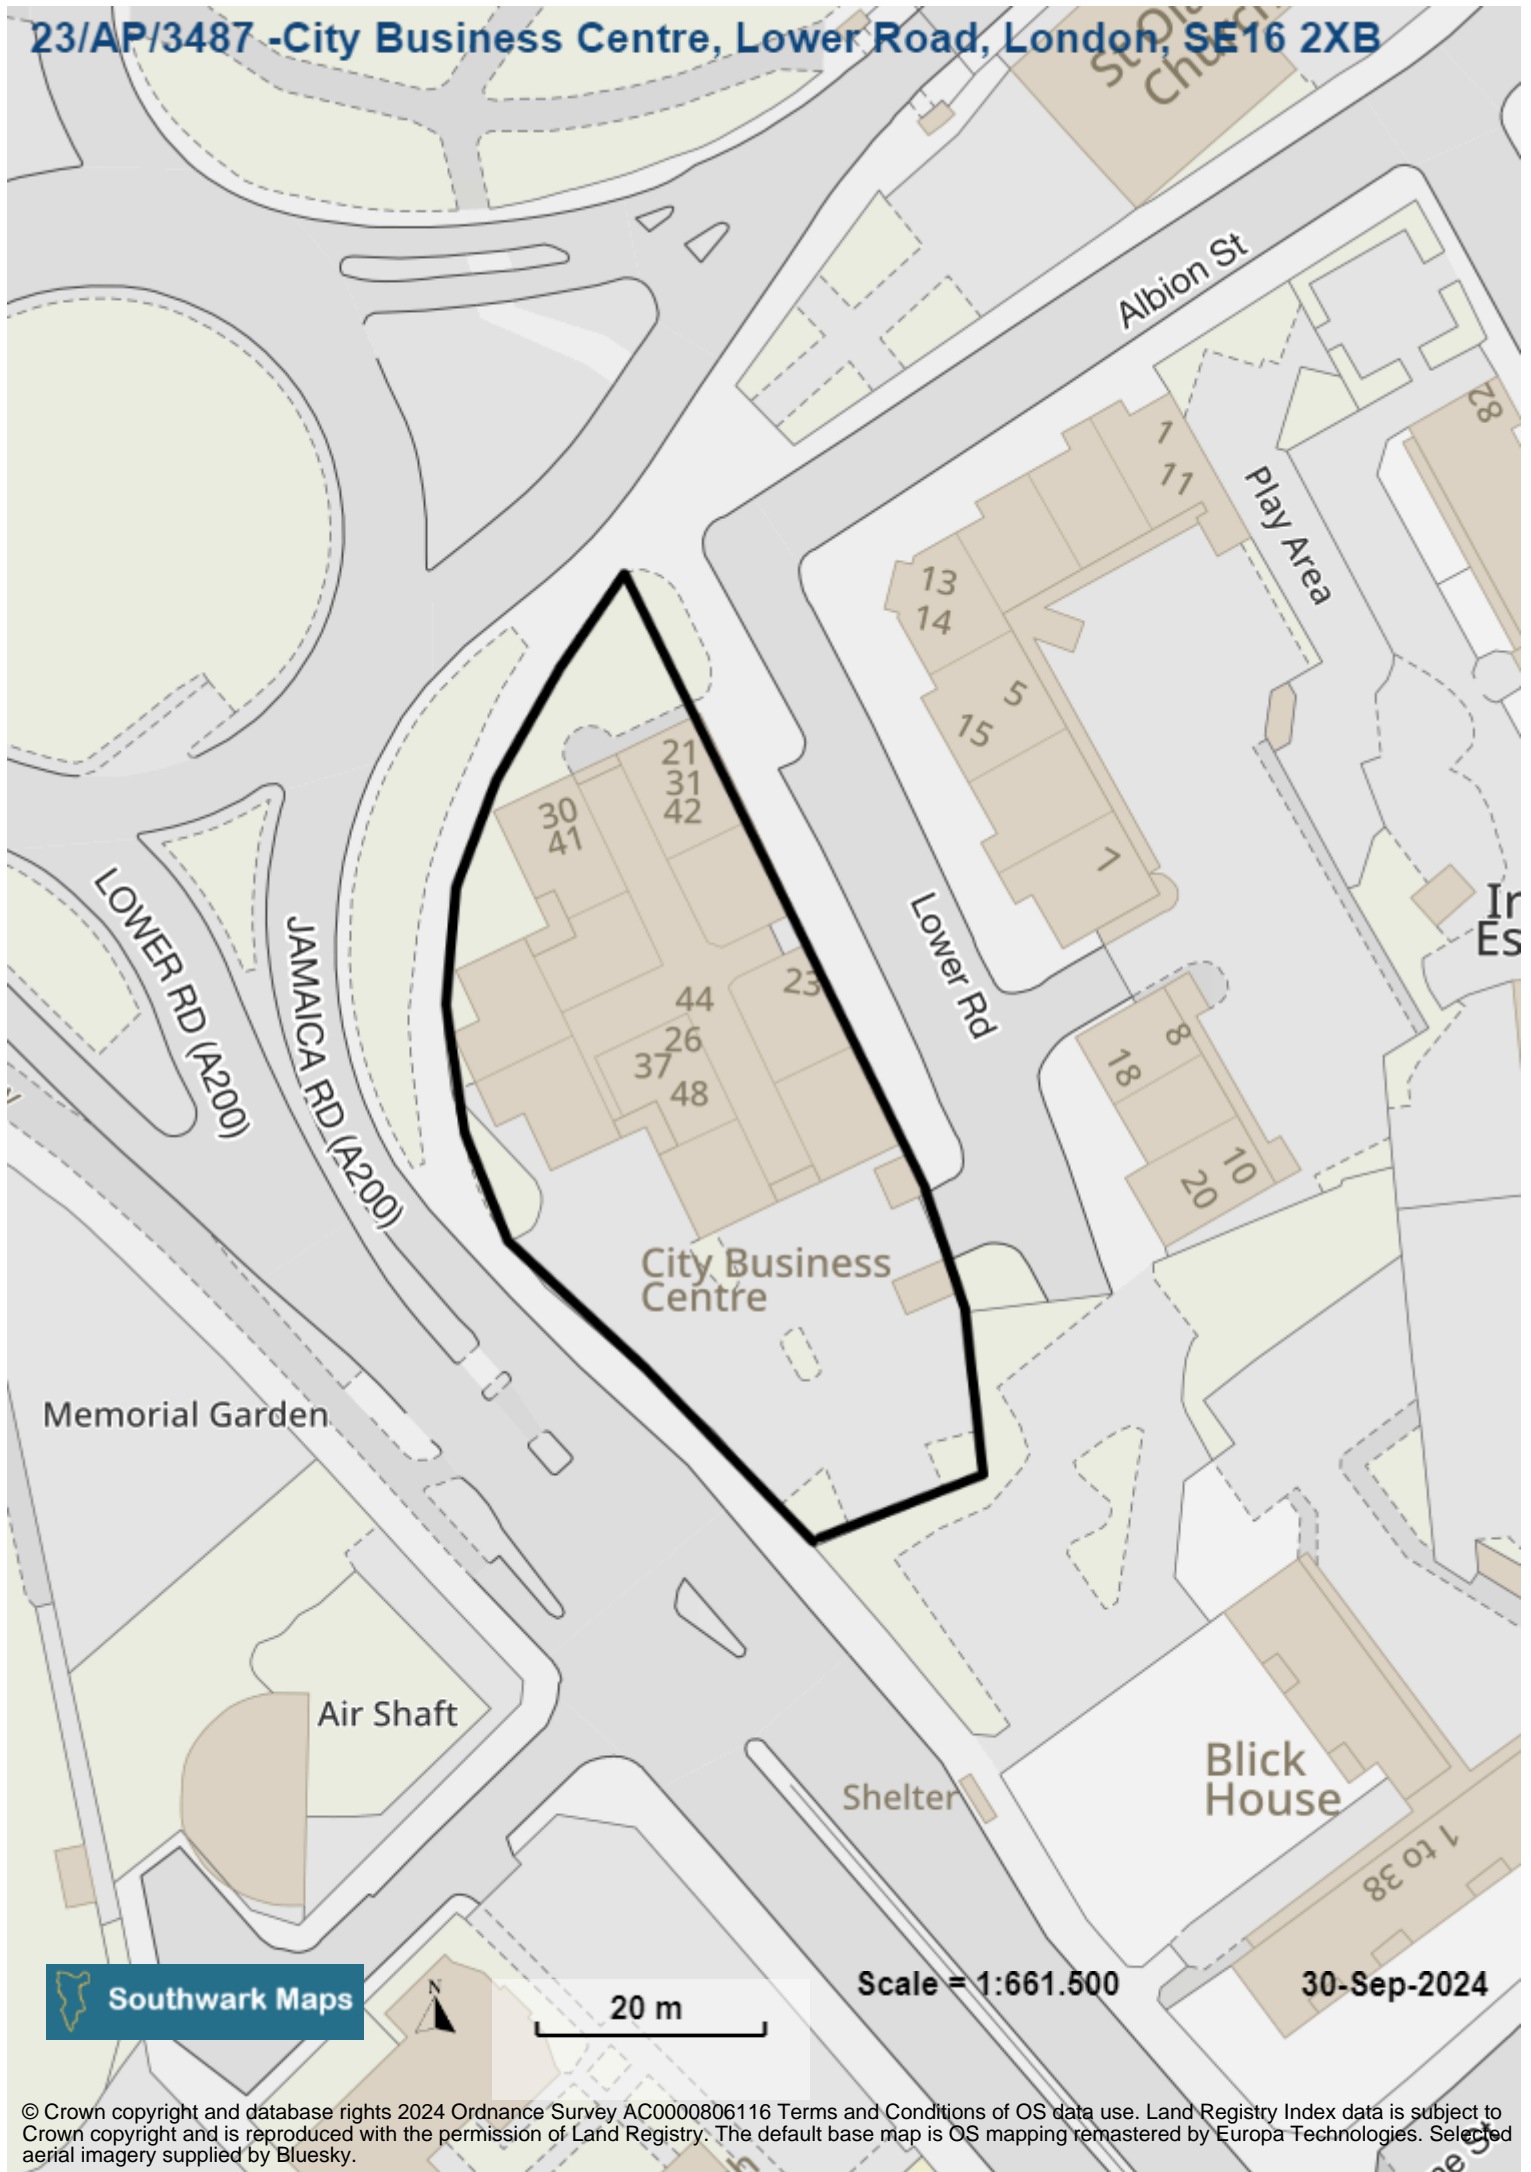

23/AP/3487 -City Business Centre, Lower Road, London, SE16 2XB

Southwark Maps

20 m

Scale = 1:661.500

30-Sep-2024